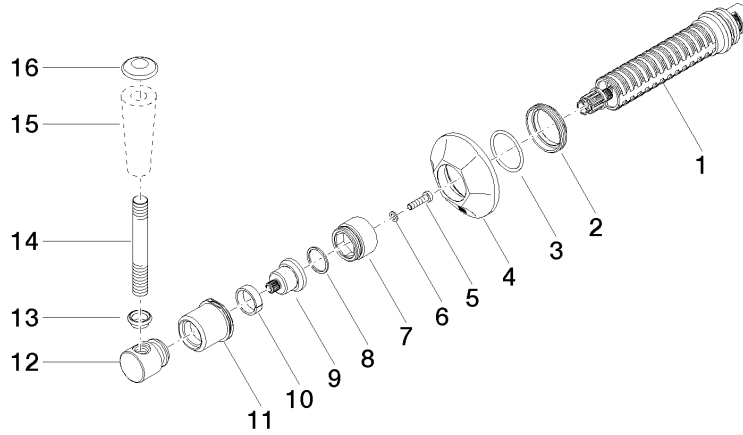

ST 060 401 0371

- rosette Ø 60 mm
- head part with cut-to-length spindle and sleeve

Individual components of this set

You need the following components for this set

1x 11 170 370-09

1x 36 608 371-09

MADISON Wall valve clockwise closing 3/4" - Durabronss (23kt Gold)

ST 060 401 0371

ST 060 401 0371

Parts for other
finishes can be found
here: [Chrome](#)

MADISON Wall valve clockwise closing 3/4" - Durabronss (23kt Gold)

MADISON

ST 060 401 0371

MADISON Wall valve clockwise closing 3/4" - Durabronss (23kt Gold)

MADISON

ST 060 401 0371

MADISON Wall valve clockwise closing 3/4" - Durabronss (23kt Gold)

MADISON

ST 060 401 0371

Certificates

IAPMO_4976 (1). WRAS_2010066.

ST 060 401 0371

Spare parts list

| No. | Item Number | Name | Quantity used | Delivery time |
|-----|--------------------|--|---------------|---------------|
| 1 | 90 90 03 127 00 90 | top | 1 | 2 |
| 2 | 09 23 10 125-00 | nut | 1 | 10 |
| 3 | 90 14 10 063 00 90 | seal | 1 | 2 |
| 4 | 09 27 37 102-09 | rosette | 1 | 40 |
| 5 | 09 30 30 069 90 | screw | 1 | 2 |
| 6 | 09 30 11 194 90 | disc | 1 | 2 |
| 7 | 09 18 30 007-09 | sleeve | 1 | 60 |
| 8 | 90 28 10 030 00 90 | ring | 1 | 2 |
| 9 | 09 12 12 064-09 | base | 1 | 60 |
| 10 | 90 14 15 021 00 90 | ring | 1 | 2 |
| 11 | 09 21 02 161-09 | cover | 1 | 40 |
| 12 | 09 20 37 101-09 | handle | 1 | 40 |
| 13 | 09 20 37 001-09 | handle | 1 | 40 |
| 14 | 09 28 22 013 90 | pipe | 1 | 2 |
| 15 | 11 170 370-09 | MADISON Lever insert - Durabronz (23kt Gold) | 1 | 40 |
| 16 | 09 30 30 062-09 | screw | 1 | 40 |