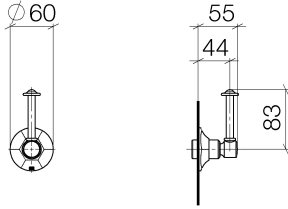

ST 060 401 0371

- rosette Ø 60 mm
- head part with cut-to-length spindle and sleeve

Individual components of this set

You need the following components for this set

1x 11 170 370-09

1x 36 608 371-09

MADISON Wall valve clockwise closing 3/4" - Durabronss (23kt Gold)

MADISON

ST 060 401 0371

MADISON Wall valve clockwise closing 3/4" - Durabronss (23kt Gold)

MADISON

ST 060 401 0371

Certificates

IAPMO_4976 (1). WRAS_2010066.

ST 060 401 0371

Spare parts list

| No. | Item Number | Name | Quantity used | Delivery time |
|-----|--------------------|--|---------------|---------------|
| 1 | 90 90 03 127 00 90 | top | 1 | 2 |
| 2 | 09 23 10 125-00 | nut | 1 | 10 |
| 3 | 90 14 10 063 00 90 | seal | 1 | 2 |
| 4 | 09 27 37 102-09 | rosette | 1 | 40 |
| 5 | 09 30 30 069 90 | screw | 1 | 2 |
| 6 | 09 30 11 194 90 | disc | 1 | 2 |
| 7 | 09 18 30 007-09 | sleeve | 1 | 60 |
| 8 | 90 28 10 030 00 90 | ring | 1 | 2 |
| 9 | 09 12 12 064-09 | base | 1 | 60 |
| 10 | 90 14 15 021 00 90 | ring | 1 | 2 |
| 11 | 09 21 02 161-09 | cover | 1 | 40 |
| 12 | 09 20 37 101-09 | handle | 1 | 40 |
| 13 | 09 20 37 001-09 | handle | 1 | 40 |
| 14 | 09 28 22 013 90 | pipe | 1 | 2 |
| 15 | 11 170 370-09 | MADISON Lever insert - Durabronz (23kt Gold) | 1 | 40 |
| 16 | 09 30 30 062-09 | screw | 1 | 40 |